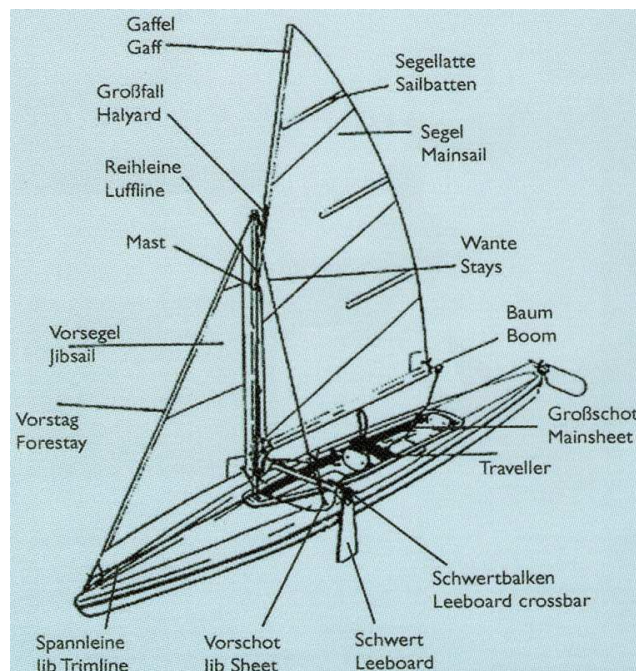

The sail surface is less than 5 m² and consists of high quality and ultra light spinnaker canvas
Weight: about 12 kg, pack size: 110 cm

The scope of supply includes the mainsail and the headsail with viewing window, mast (in three parts), gaff and boom made of seawater resistant anodized aluminium tubes, leeboard crossbar with two leeboards made of ash wood varnished for seawater resistant, shrouds, main sheet and sheet, haylard, masthead fly and packing bag.

for Aerius II 520, II 545, XXL 585

Item nr.	Description	Net price €
0699 010	Sail S2 white	873,95
0699 021	Sail S2 white - blue	873,95
0699 023	Sail S2 white - red	873,95
0699 025	Sail S2 red - black	873,95
0699 290	Furling jib, for rolling the headsail.	163,87

Item nr.	Description	Net price €
0699 300	Hand tiller	73,95
0699 040	Sail seat	48,74
0699 050	Traveller	161,34
0699 055	Traveller with double occupancy for electric motor	179,83

KLEPPER Outrigger **Trade discount 10%**

For the perfect sailing fun we recommend the KLEPPER outrigger. Due to the additional lateral stability more wind power can be absorbed and it is possible to sail with even more speed.

The scope of supply includes T-piece for mast, two seawater resistant anodized aluminium tubes, two inflatable floats

Item nr.	Description	Net price €
1114 101	Outrigger	839,49
1114 500	1 float inflatable	126,05